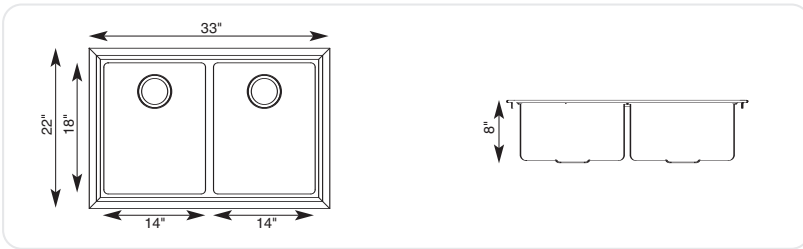

# MINIMUM RADIUS

Stainless Steel 2.0 Bowl  
Self Rimming

AS-MR20XXUSTM

### Features

- 18 gauge Series 304 Steel
- Self Rimming installation
- Bowl depth 8"
- Fitted with high density sound deadening pads
- Spray back coating
- Brushed finish

Waste hole